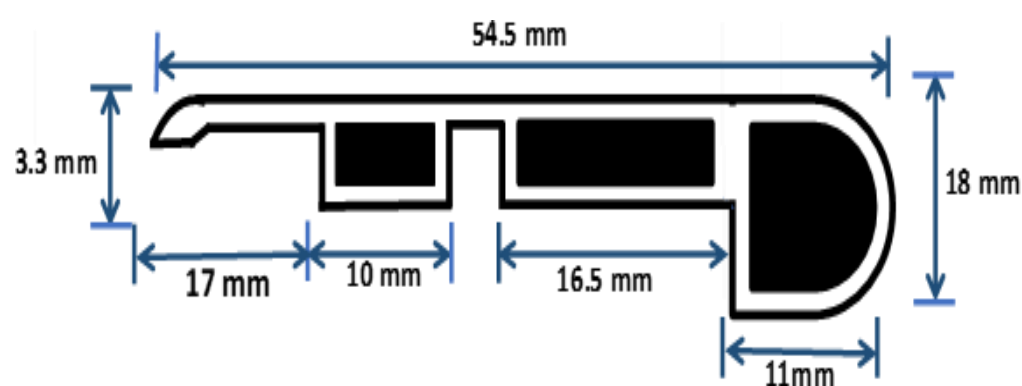

CLASSIC COLLECTION

PRODUCT SPECIFICATIONS

Structure	Rigid Core Vinyl W / underpad!!
Thickness	7 mm / 0.27"
Length	1524 mm / 60"
Width	182 mm / 7.16"
Underpad	1.5 mm Waffle EVA
Impact Sound Reduction (IIC)	78
Sound Transmission Class (STC)	73
Click Type	Long Side – Unilin / Short Side – 5Gi
Lock System	Drop Lock
Wear Layer	0.3 mm / 12 mil
Edge Detail	Painted, 4-Sided Bevelled
Finish	Deep Textured
Rating	AC5
Gloss Level	5-6%
Installation	Float { No Nails }
Suitable Location	ON, Above or Below Grade
Radiant Heat	Suitable For Use with Hydronic Systems Only (upto 26°C)
Extreme Temperature Performance	55°F to 95°F / 12°C to 35°C
Certification	FloorScore Certified
Warranty	30 Year Residential Ltd. / 5 Year Commercial Ltd.

FLOOR MOULDINGS & TRIM OPTIONS

7 mm AQUA STAIR – NOSING (OVERLAP)

AQUA REDUCER (OVERLAP)

AQUA T- MOLDING (OVERLAP)

Note:- Vinyl Flooring can be installed in a single room / area up to 36 linear feet in length or 30 linear feet width. Installations in rooms / areas over 36 linear feet in length or 30 linear feet width must use T-moldings. Otherwise, the warranty will be void.

SPECIFICATIONS DU PRODUIT

Structure	Structure rigide en vinyl avec Sous-tapis!!
Epaisseur	7 mm / 0.27 pouces
Longueur	1524 mm / 60 pouces
Largeur	182 mm / 7.16 pouces
Sous-tapis	1.5 mm Waffle EVA
Réduction des bruits d'impact (IIC)	78
Classe de transmission sonore (STC)	73
Type de clic	Côté long - Unilin / Côté court - 5Gi
Système de verrouillage	Drop Lock
Couche d'usure	0.3 mm / 12 mil
Détail du bord	Peint, Biseau à 4 Côtés
Finition	Texture profonde
Classement	AC5
Niveau du brillant	5-6%
Installation	Flottant { sans clou }
Emplacement susceptible de convenir	sur, au-dessus ou au-dessous d'une couche
Chaleur rayonnante	Homologué pour la chaleur (jusqu'à 26°C)
Performance de temperature extrême	55°F to 95°F / 12°C to 35°C
Certifications	Certifié FloorScore
Garantie	Résidentielle limitée 30 ans / Commerciale limitée 5 ans