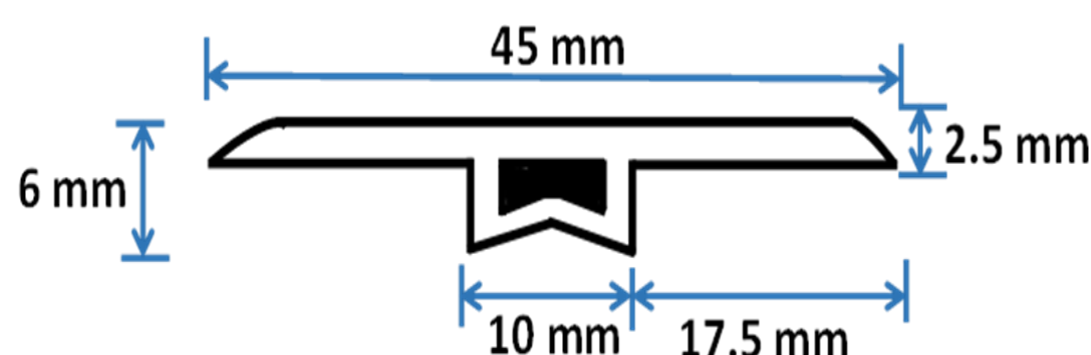

CLASSIC COLLECTION

PRODUCT SPECIFICATIONS

Structure	Rigid Core Vinyl W / underpad!!
Thickness	7 mm / 0.27"
Length	1524 mm / 60"
Width	182 mm / 7.16"
Underpad	1.5 mm Waffle EVA
Impact Sound Reduction (IIC)	78
Sound Transmission Class (STC)	73
Click Type	Long Side – Unilin / Short Side – 5Gi
Lock System	Drop Lock
Wear Layer	0.3 mm / 12 mil
Edge Detail	Painted, 4-Sided Bevelled
Finish	Deep Textured
Rating	AC5
Gloss Level	5-6%
Installation	Float { No Nails }
Suitable Location	ON, Above or Below Grade
Radiant Heat	Suitable For Use with Hydronic Systems Only (upto 26°C)
Extreme Temperature Performance	55°F to 95°F / 12°C to 35°C
Certification	FloorScore Certified
Warranty	30 Year Residential Ltd. / 5 Year Commercial Ltd.

FLOOR MOULDINGS & TRIM OPTIONS

7 mm AQUA STAIR – NOSING (OVERLAP)

AQUA REDUCER (OVERLAP)

AQUA T- MOLDING (OVERLAP)

Note:- Vinyl Flooring can be installed in a single room / area up to 36 linear feet in length or 30 linear feet width. Installations in rooms / areas over 36 linear feet in length or 30 linear feet width must use T-moldings. Otherwise, the warranty will be void.

SPECIFICATIONS DU PRODUIT

Structure	Structure rigide en vinyl avec Sous-tapis!!
Epaisseur	7 mm / 0.27 pouces
Longueur	1524 mm / 60 pouces
Largeur	182 mm / 7.16 pouces
Sous-tapis	1.5 mm Waffle EVA
Réduction des bruits d'impact (IIC)	78
Classe de transmission sonore (STC)	73
Type de clic	Côté long - Unilin / Côté court - 5Gi
Système de verrouillage	Drop Lock
Couche d'usure	0.3 mm / 12 mil
Détail du bord	Peint, Biseau à 4 Côtés
Finition	Texture profonde
Classement	AC5
Niveau du brillant	5-6%
Installation	Flottant { sans clou }
Emplacement susceptible de convenir	sur, au-dessus ou au-dessous d'une couche
Chaleur rayonnante	Homologué pour la chaleur (jusqu'à 26°C)
Performance de temperature extrême	55°F to 95°F / 12°C to 35°C
Certifications	Certifié FloorScore
Garantie	Résidentielle limitée 30 ans / Commerciale limitée 5 ans