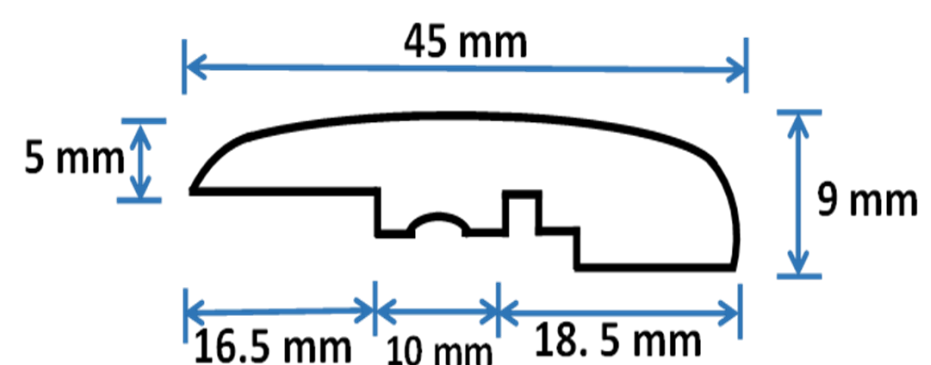

CLASSIC COLLECTION

PRODUCT SPECIFICATIONS

Structure	Rigid Core Vinyl W / underpad!!
Thickness	7 mm / 0.27"
Length	1524 mm / 60"
Width	182 mm / 7.16"
Underpad	1.5 mm Waffle EVA
Impact Sound Reduction (IIC)	78
Sound Transmission Class (STC)	73
Click Type	Long Side – Unilin / Short Side – 5Gi
Lock System	Drop Lock
Wear Layer	0.3 mm / 12 mil
Edge Detail	Painted, 4-Sided Bevelled
Finish	Deep Textured
Rating	AC5
Gloss Level	5-6%
Installation	Float { No Nails }
Suitable Location	ON, Above or Below Grade
Radiant Heat	Suitable For Use with Hydronic Systems Only (upto 26°C)
Extreme Temperature Performance	55°F to 95°F / 12°C to 35°C
Certification	FloorScore Certified
Warranty	30 Year Residential Ltd. / 5 Year Commercial Ltd.

FLOOR MOULDINGS & TRIM OPTIONS

7 mm AQUA STAIR – NOSING (OVERLAP)

AQUA REDUCER (OVERLAP)

AQUA T- MOLDING (OVERLAP)

Note:- Vinyl Flooring can be installed in a single room / area up to 36 linear feet in length or 30 linear feet width. Installations in rooms / areas over 36 linear feet in length or 30 linear feet width must use T-moldings. Otherwise, the warranty will be void.

SPECIFICATIONS DU PRODUIT

Structure	Structure rigide en vinyl avec Sous-tapis!!
Epaisseur	7 mm / 0.27 pouces
Longueur	1524 mm / 60 pouces
Largeur	182 mm / 7.16 pouces
Sous-tapis	1.5 mm Waffle EVA
Réduction des bruits d'impact (IIC)	78
Classe de transmission sonore (STC)	73
Type de clic	Côté long - Unilin / Côté court - 5Gi
Système de verrouillage	Drop Lock
Couche d'usure	0.3 mm / 12 mil
Détail du bord	Peint, Biseau à 4 Côtés
Finition	Texture profonde
Classement	AC5
Niveau du brillant	5-6%
Installation	Flottant { sans clou }
Emplacement susceptible de convenir	sur, au-dessus ou au-dessous d'une couche
Chaleur rayonnante	Homologué pour la chaleur (jusqu'à 26°C)
Performance de temperature extrême	55°F to 95°F / 12°C to 35°C
Certifications	Certifié FloorScore
Garantie	Résidentielle limitée 30 ans / Commerciale limitée 5 ans