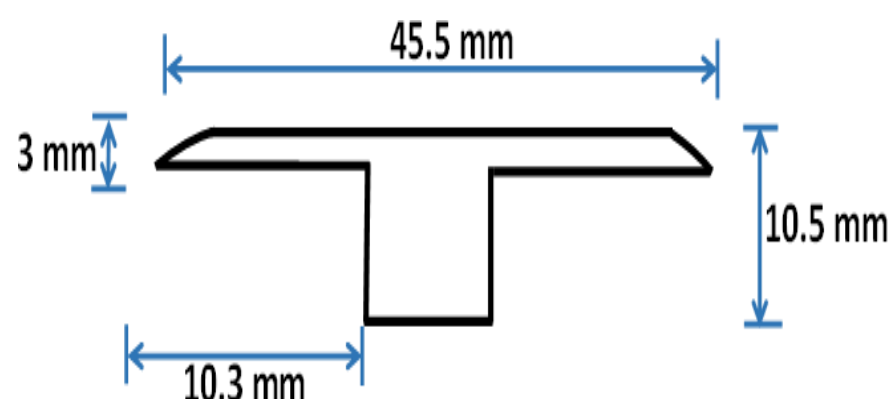

LAMINE MOULURE EN T (RECOUVREMENT)

Remarque : - Le revêtement de sol stratifié peut être installé dans une seule pièce / zone jusqu'à 36 pieds linéaires de longueur ou de largeur. Les installations dans des pièces / zones de plus de 36 pieds linéaires de longueur ou de largeur doivent utiliser des moulures en T. Dans le cas contraire, la garantie sera annulée.

A titre d'illustration uniquement. En effet, les différents produits présentent des variations de caractère et de couleur. Leurs dimensions sont nominales et sont données à titre purement indicatif.

Rendez-vous sur : WWW.FLOORSATWORK.COM

12mm LAMINATES

INFINITI