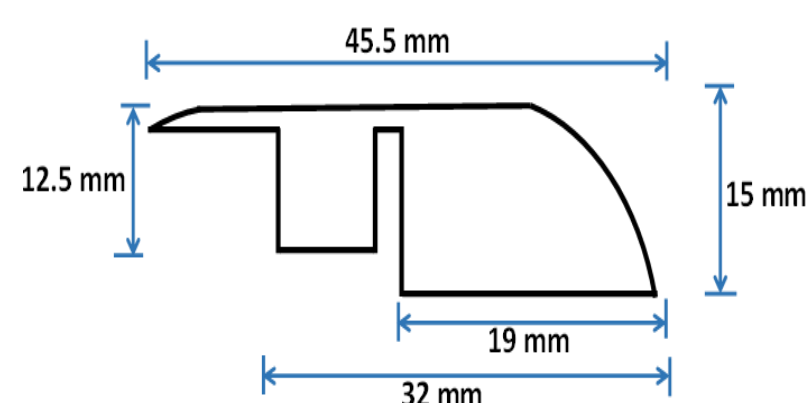

LAMINE RÉDUCTEUR (RECOUVREMENT)