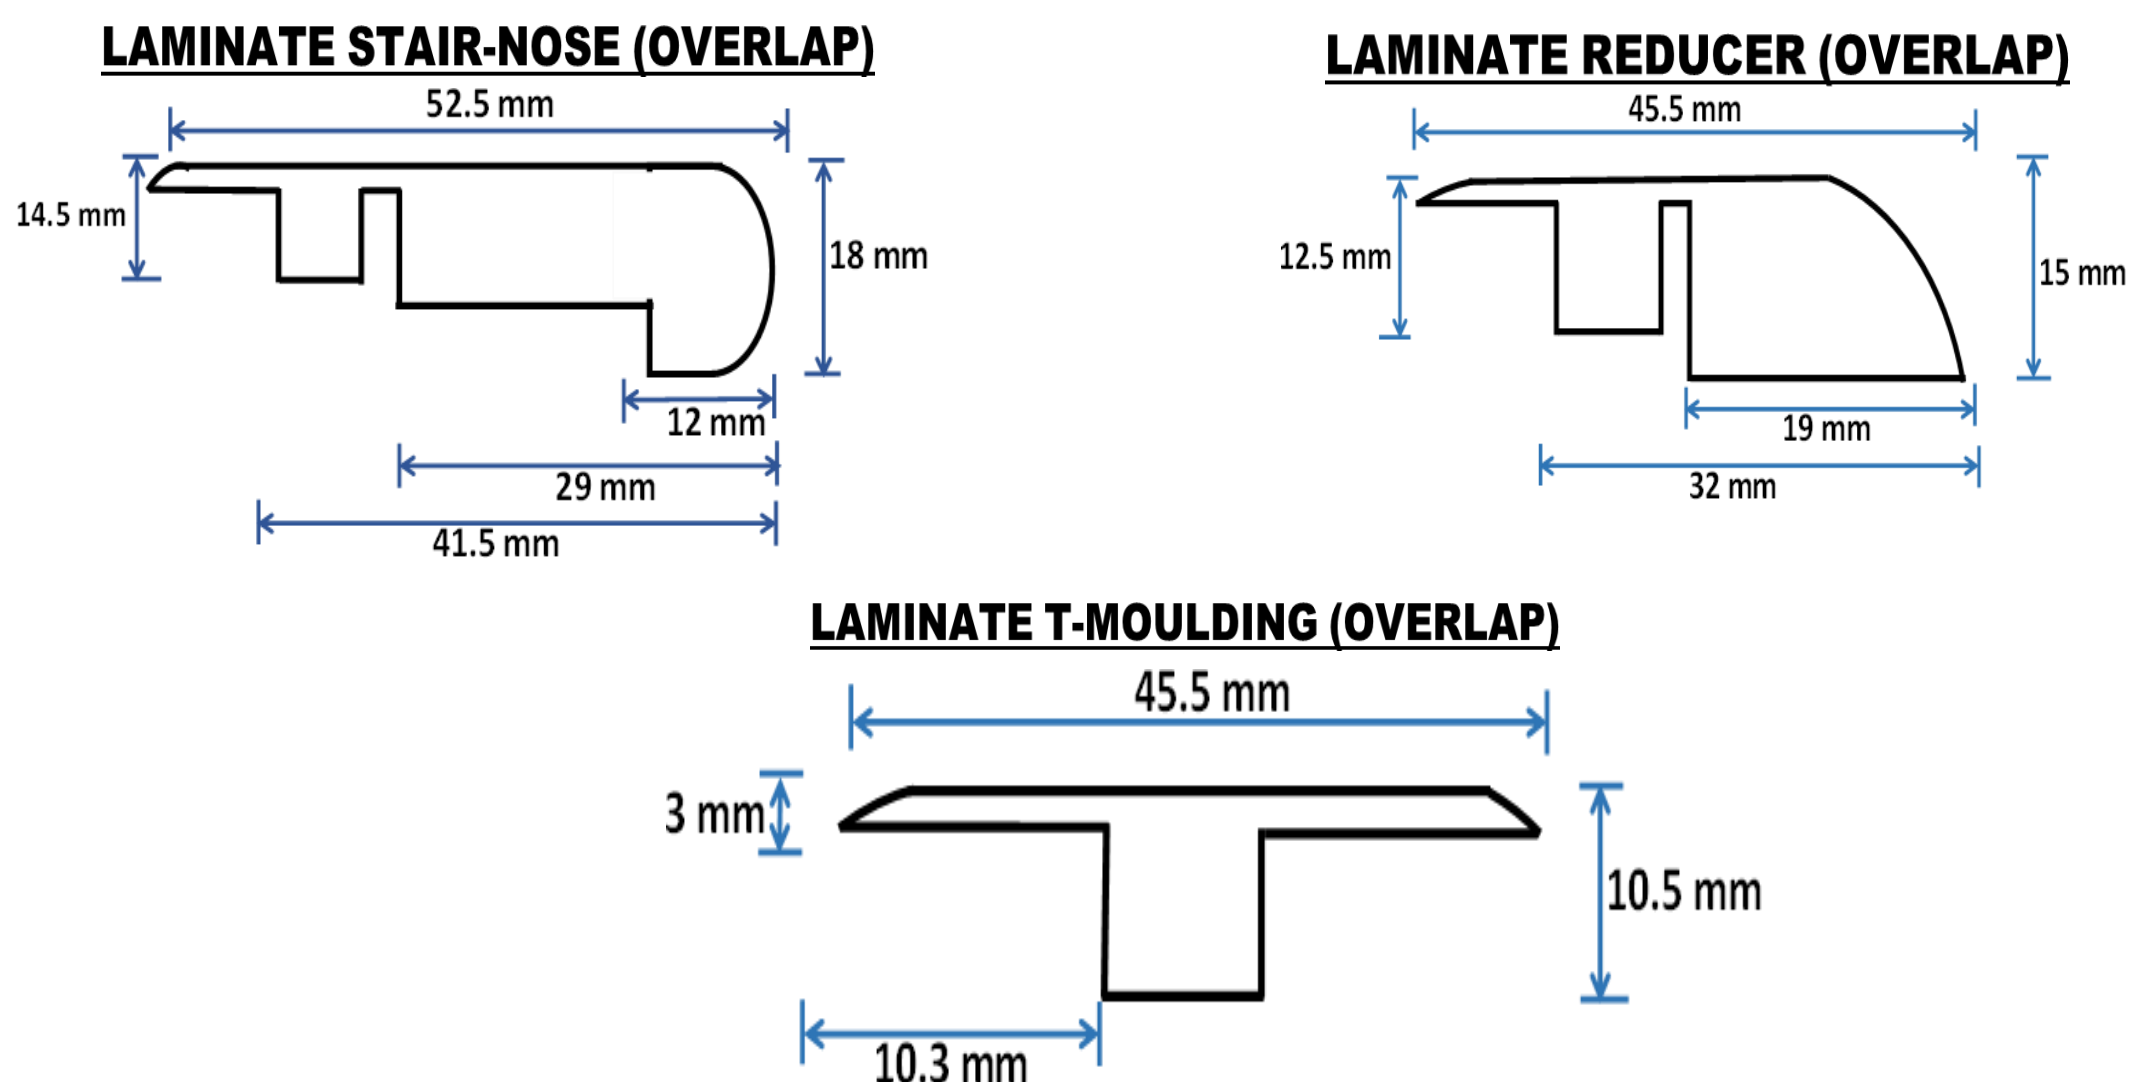

## PRODUCT SPECIFICATIONS

Thickness	12 mm / 0.47"
Length	1216 mm / 47.83"
Width	168 mm / 6.61"
Construction Material	High Density HDF
Wear Layer Rating	E1 / AC4
Surface	Wood / Matte
Print Variations	3-6
Click Type	Long Side – Valinge 2G / Short Side – Valinge 5Gi
Lock System	Drop Lock
Edge Detail	Painted V Groove, 4-Sided bevel
Gloss Level	5-10%
Installation	Float { No Nails }
Radiant Heat	Suitable For use with Hydronic Systems (upto 26°C)
Room Temperature Performance	65°F to 85°F / 18°C to 29°C
Suitable Location	On, Above or Below Grade
Certification	FloorScore, CARB2 Compliant
Warranty	30 Year Residential Ltd. / 5 Year Light Commercial Ltd..

## FLOOR MOULDINGS & TRIM OPTIONS

**Note:-** Laminate Flooring can be installed in a single room / area up to 36 linear feet in length or width. Installations in rooms / areas over 36 linear feet in length or width must use T-moldings. Otherwise, the warranty will be void.